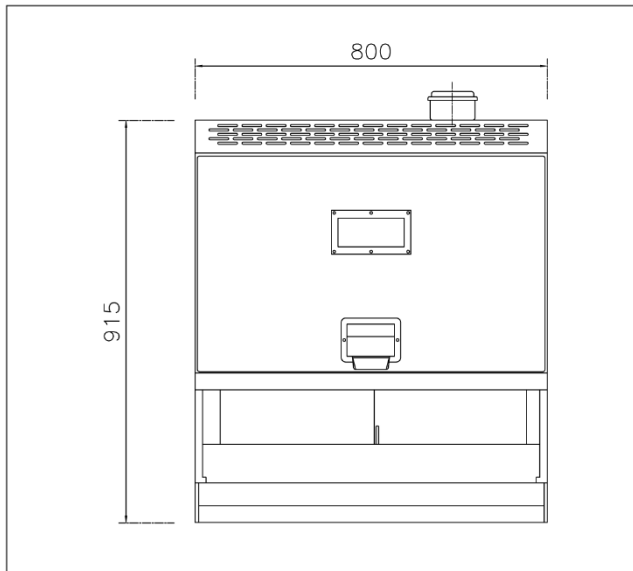

Technical Specification for Solas Deep Fat Fryer

Plan View – Deep Fryer 20L

Front View – Deep Fryer 20L

- 1. Power indicator light
- 2. Heater indicator light
- 3. Working thermostat control switch
- 4. On/off power switch