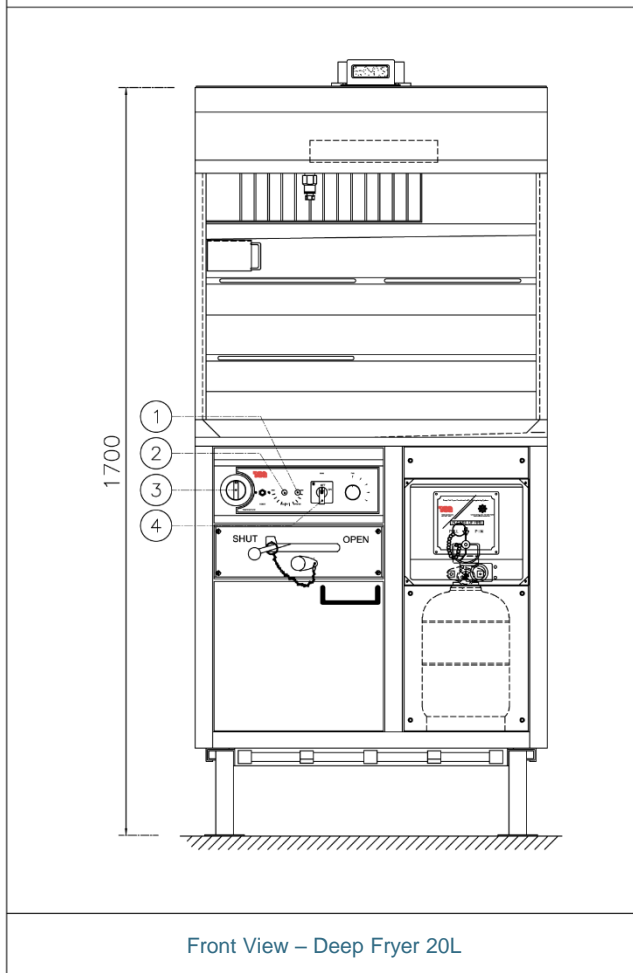

Technical Specification for Solas Deep Fat Fryer

Plan View – Deep Fryer 20L

Front View – Deep Fryer 20L

- 1. Power indicator light
- 2. Heater indicator light
- 3. Working thermostat control switch
- 4. On/off power switch