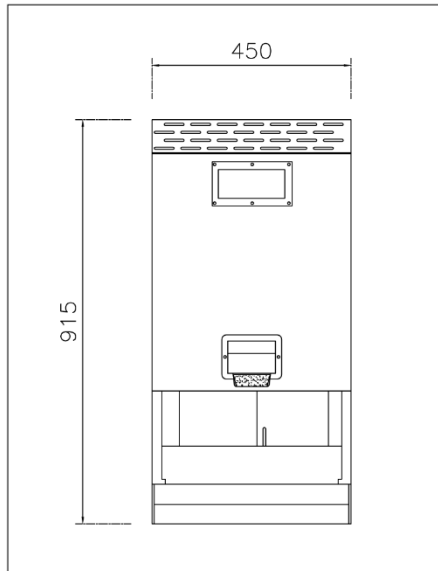

Technical Specification for Solas Deep Fat Fryer

Plan View – Deep Fryer 10L

Front View – Deep Fryer 10L

- 1. Power indicator light
- 2. Heater indicator light
- 3. Working thermostat control switch
- 4. On/off power switch