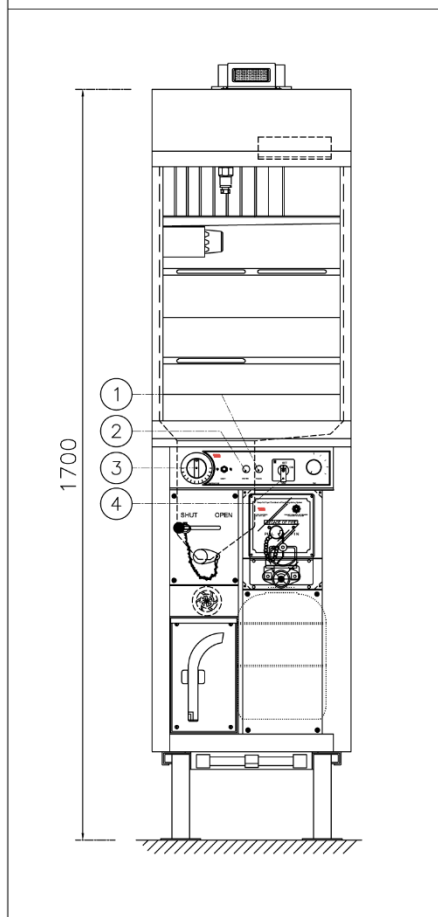

Technical Specification for Solas Deep Fat Fryer

Plan View – Deep Fryer 10L

Front View – Deep Fryer 10L

- 1. Power indicator light
- 2. Heater indicator light
- 3. Working thermostat control switch
- 4. On/off power switch