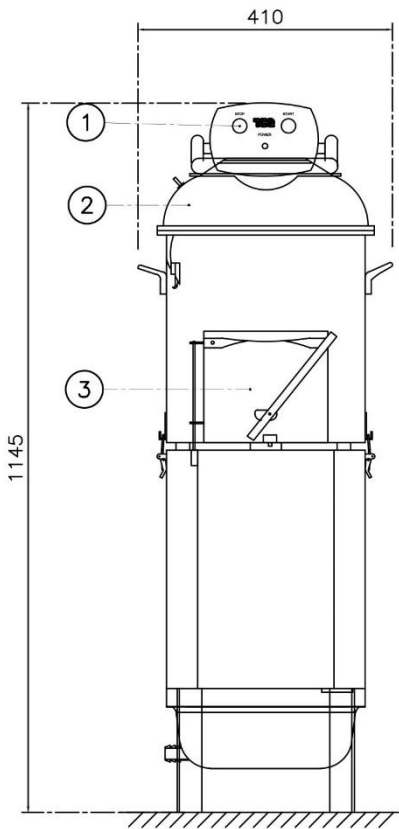

Technical Specification for Potato Peeler

Plan View – Potato Peeler

Front View – Potato Peeler

- 1. Control panel
- 2. Hopper cover
- 3. Discharge door

Marine voltage available

Subject to change without prior notice.