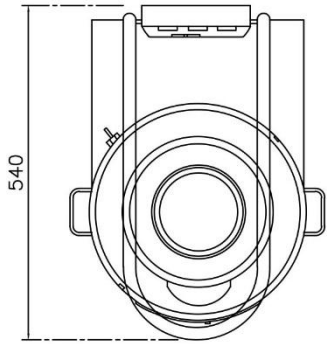

Technical Specification for Potato Peeler

Plan View – Potato Peeler

Front View – Potato Peeler

- 1. Control panel
- 2. Hopper cover
- 3. Discharge door

Marine voltage available

Subject to change without prior notice.